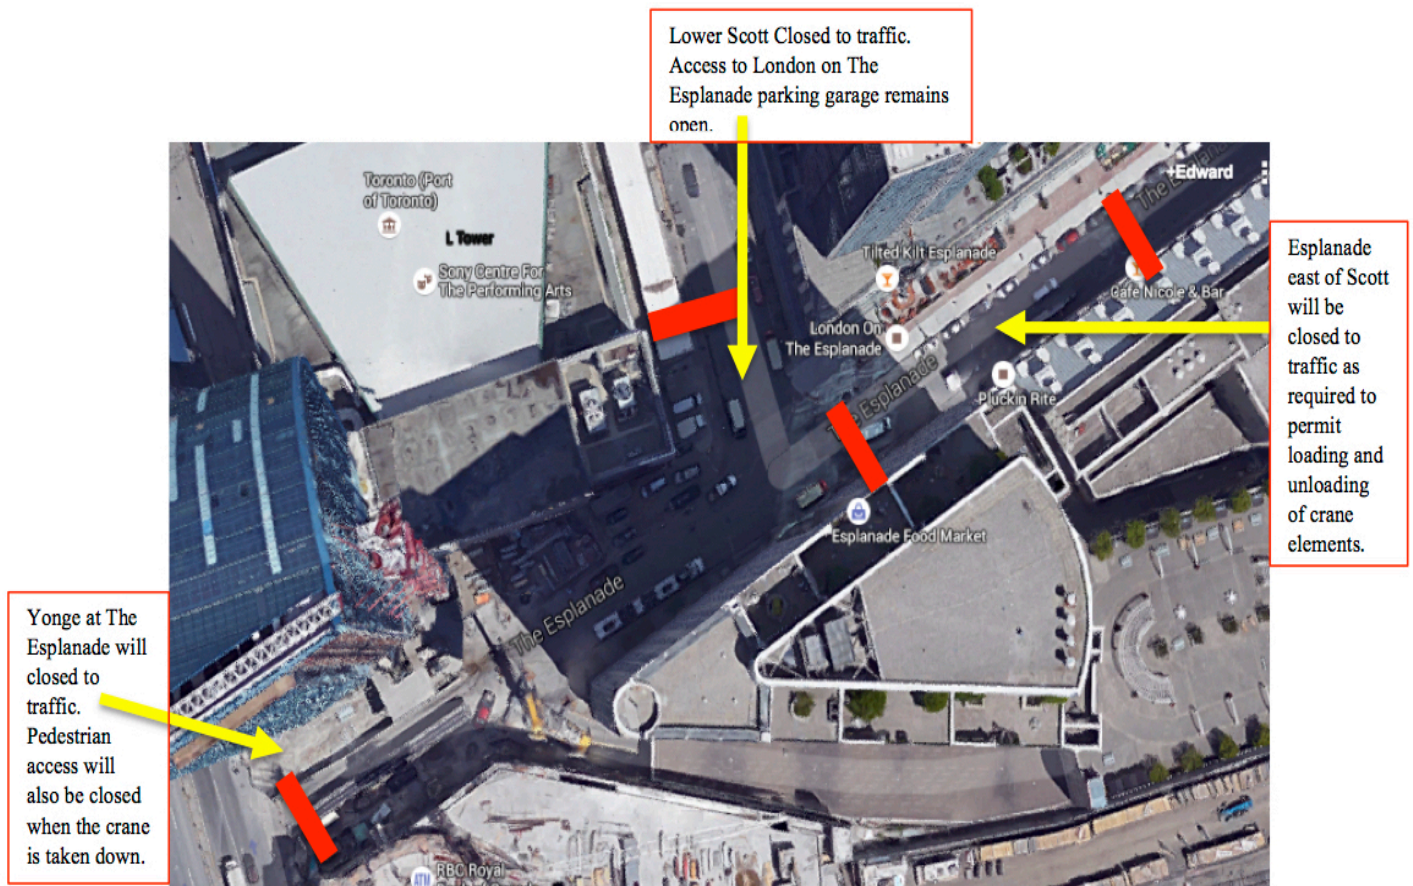

NOTICE: Road Closure May 26, 27 & 28 2015

For the Backstage Tower Crane Removal

- **The Esplanade Yonge to the Novotel (east of Scott).**
- **Lower Scott Street will also be closed traffic.**
- **No pedestrian access to Yonge Street when the Backstage crane is being taken down.**